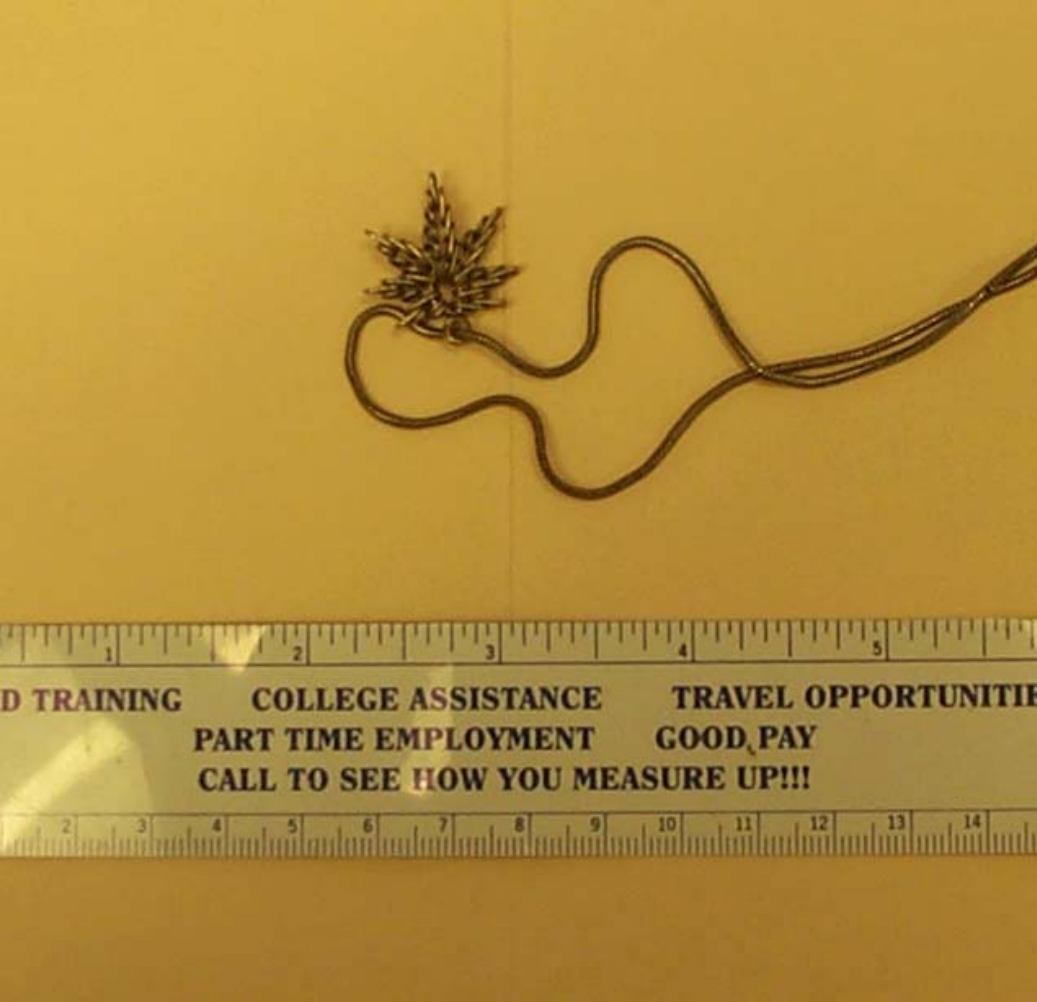

DRUG RELATED CLOTHING

Chronic Fatigues

On both shirts notice the word **CRONIC/CHRONIC**.

On the white shirt the word **HEMP** is also key.

Both words refer to marijuana..

CRONIC
THE HEMP HOG

The number 420 is associated with marijuana use.

This necklace has a marijuana leaf as a pendant. Be sure to take a look jewelry.

If you have an questions or comments about this power point
please contact either:

Charlie Hollen 228-4746

or

Peter McManus 228-4747